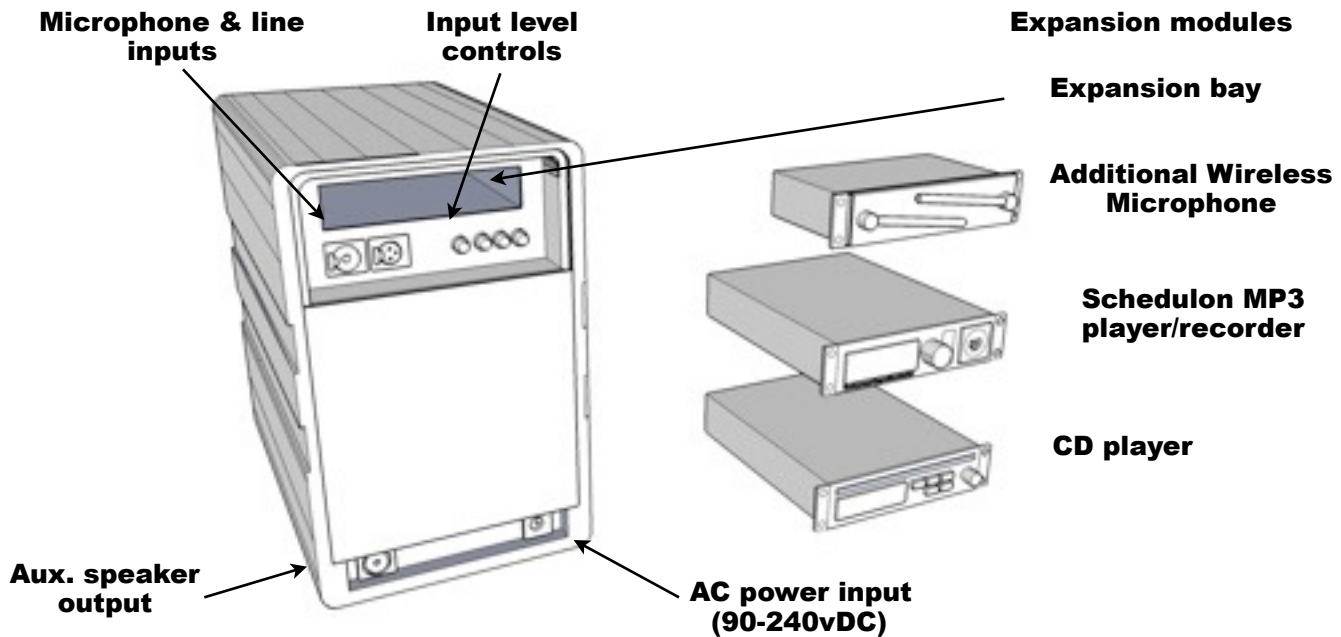

Technomad DragonFly PA System

Available Options

- Schedulon audio player with scheduling capability
- Audio Distribution Modules:
  - Ethernet
  - Wireless (900Mhz)
  - Twisted pair
- Multi day battery pack (external)
- Yoke-mount bracket
- Additional wireless microphone
- CD player module

Specifications

Audio Performance Specifications

Frequency Response (+/- 2 dB)	90 Hz - 18 kHz
Maximum Output (long term)	121 dB SPL
Maximum Output (peak program)	124 dB SPL
HF Dispersion	70°V x 70°H

All audio specifications based on ALMA EIA 426B test protocols.

General Specifications

Audio Inputs	1x XLR, mic. level 1x 1/4, line level 1x Mini XLR line out
Audio Outputs	1x Neutrik NL4MP
Power Inputs	AC power (90-240vAC) DC power (12-24vDC)
Battery	6AH LiFeP0
Battery Operational Life	5+ hours full power op. 15+ hours stand-by

Physical Specifications

Height	14.5 in.	36.8 cm
Width	8.25 in.	20.9 cm
Depth	14 in.	35.5 cm
Weight	24 lb.	10.4 kg

Fittings:

Rigging points	2x 1/4-20 threaded inserts on top (handle mount points)
Yoke mount points	2 x 1/4-20 threaded inserts on side
Standmount sockets	1x 1.5" socket on bottom of unit
Handles	1x strap handle
Cabinet	Mid-density Polyethylene
Grill	Multi-layer, high-impact polymer w/ high RF transparency

Technomad
THE TOUGHEST LOUDSPEAKERS IN THE WORLD

5 Tina Drive South Deerfield MA 01373 USA
Telephone: 800.464.7757 Fax: 617.424.8233
Email: sales@technomad.com Web: www.technomad.com